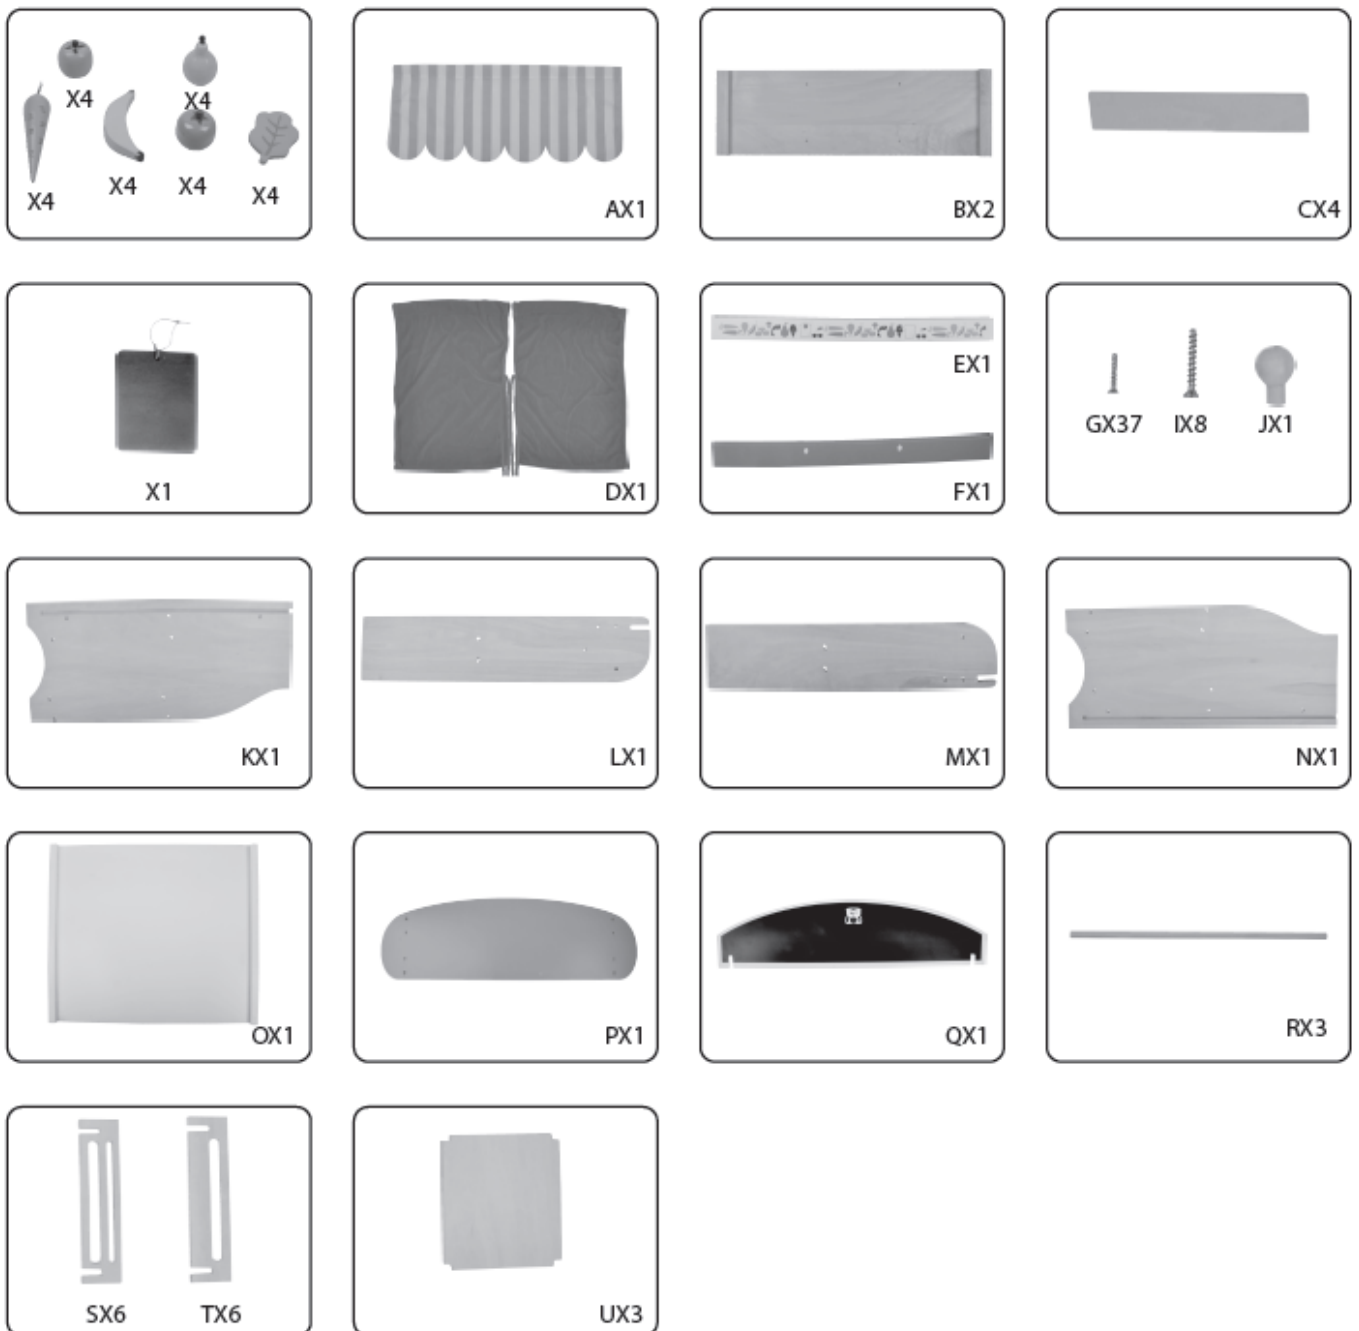

CAUTION :

Item: **102/246016**

ADULT ASSEMBLY REQUIRED. Hardware contains small screws with sharp points. Keep unassembled parts out of the reach of small children.

Teatr i sklep 2 w 1 /Wooden Theatre and shop 2 in1/Theater und Shop

Instrukcja Montażu Assemble Instruction Montage Instruktion

1.CONTENTS